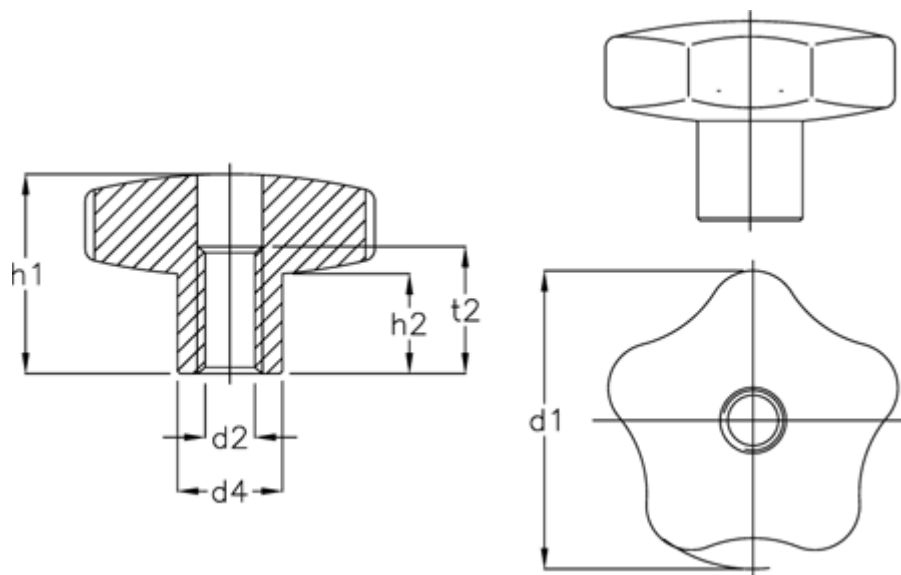

Article number: 20544459

Description: E+G Hand knob GN 5336-40-M 8-D-PL

Measures

$d_1 = 40$

$d_2 = M8$

$d_4 = 15$

$H_1 = 25$

$H_2 = 12,5$

$t_2 = 15$